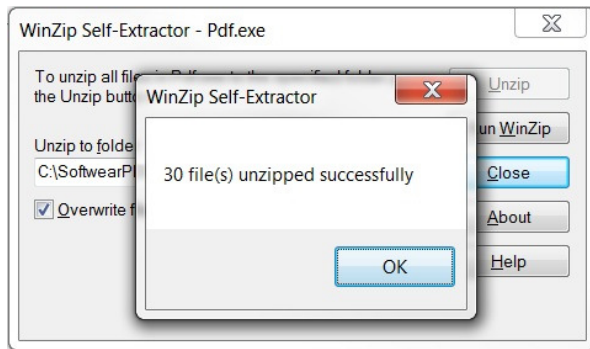

6. De files zijn ge-unzipped. Klik op OK en op Close

. Ga op het bureaublad of links onderin via het windows logo (voorheen start) naar Computer. Kies lokaal station (C:) en vervolgens de map SoftwarePDFpa