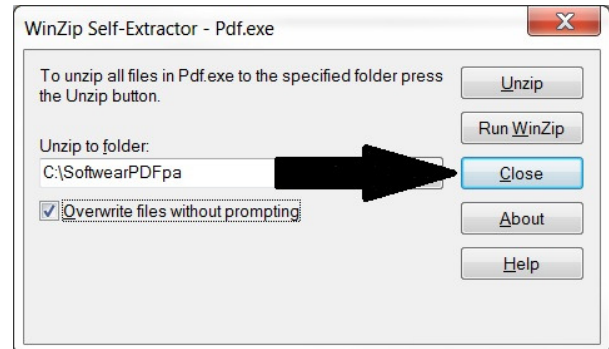

6. De files zijn ge-unzipped. Klik op OK en op Close

. Ga op het bureaublad of links onderin via het windows logo (voorheen start) naar Computer. Kies lokaal station (C:) en vervolgens de map SoftwarePDFpa