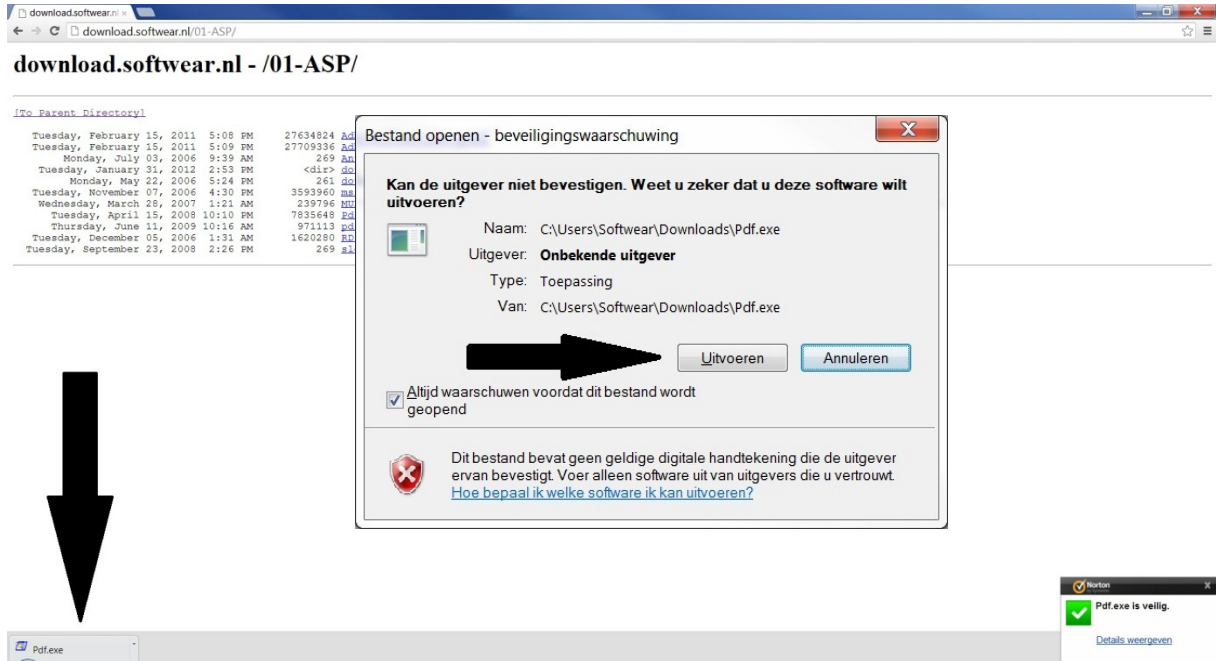

4. Klik de download en kies vervolgens voor uitvoeren.

5. Vervang de . (punt) in .\SoftwarePDFpa wat in de linker afbeelding is aangegeven in C:\SoftwarePDFpa zoals in de rechter afbeelding aangegeven en kies unzip.