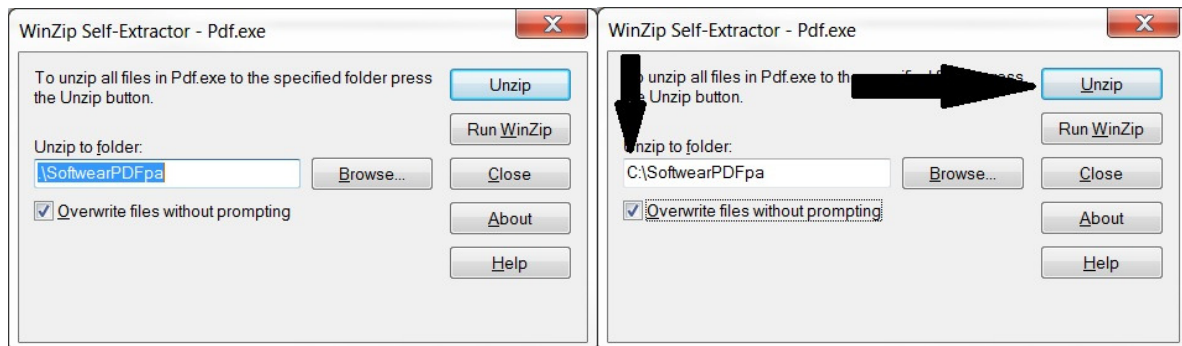

4. Klik de download en kies vervolgens voor uitvoeren.

5. Vervang de . (punt) in .\SoftwarePDFpa wat in de linker afbeelding is aangegeven in C:\SoftwarePDFpa zoals in de rechter afbeelding aangegeven en kies unzip.